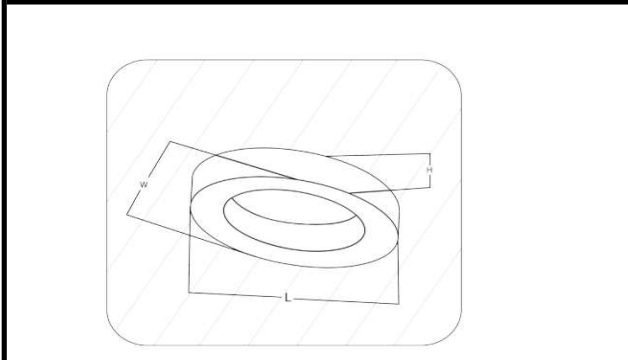

Sovitron Interior Pvt.Ltd.

<b>Model Name</b>	Jetta Ring Oval Surface /DLARJOVDS-50
<b>Description</b>	Architectural Light

Technical description	Image
-----------------------	-------

<b>Dimension</b>	Custom dimension H=60/90/95mm
<b>Frame</b>	Aluminium
<b>Color Tempertaure</b>	4000K
<b>Power</b>	50W
<b>Total Luminous Flux</b>	4000 lm
<b>Efficacy</b>	80 lm/W
<b>IP rating</b>	50
<b>Color Rendering</b>	≥80
<b>Mounting</b>	Surface
<b>Optics</b>	White Opal Diffuser
<b>Dimming</b>	NON-Dimmable
<b>Operating Voltage</b>	220-240 VAC
<b>Standard Lifetime</b>	L70 minimum at 50,000 burning hours

**Dimension diagram**

HEIGHT-60/90/95

Custom dimension, coating and installation available upon request

**Remarks:-**

**Address: Plot #7 Saroorpur-Nangla Industrial Area,Ballabgarh-Sohna Road,Faridabad-121005**  
**Email: info@sovitron.com**